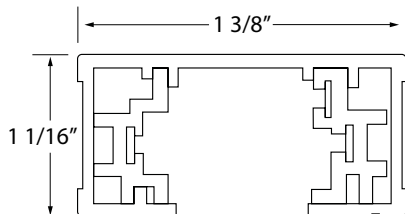

## 4' TRACK

### PRODUCT DETAILS

No.	1004-XX
Product Color	Black, White
Size (LxWxH)	48 3/8" x 1 7/16" x 1 1/16"
Weight	1.50 lbs

### SPECIFICATIONS

Construction	0.06" extruded aluminum. Solid copper bus bars encased in rigid extruded ABS insulation
Mounting	Surface or wall mounted. Pre-drilled keyhole slots. Mounting anchor screws provided
End Caps	Included
Compatibility	Eurofase or H-style track fixtures
Electrical Rating	20A, 120V, 60Hz
Circuits	Single circuit, 3 wires
Field Cuttable	Yes